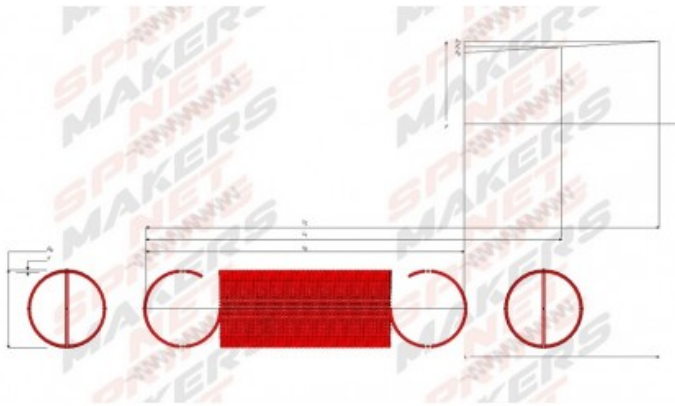

Product title:

Muelle tracción M02MCPF4735

Product image:

Product price:

€3.60

Product short description:

Muelle Tracción

Product features:

FREE LENGTH: 36
OUTSIDE DIAMETER: 8,8
WIRE DIAMETER: 0,3
ACTIVE COILS: 64
SPRING RATE (K): 0,00210
RAW MATERIAL: EN 10270-1 SH
SURFACE COATING: NO PROTECTION
INITIAL TENSION: 0,3
LOAD LENGTH L1: 58
LOAD AT L1: 0,346

Product description:

Muelles de tracción estándar

Diseñado de acuerdo a **EN 13906-2: 2001**

Fabricado en España