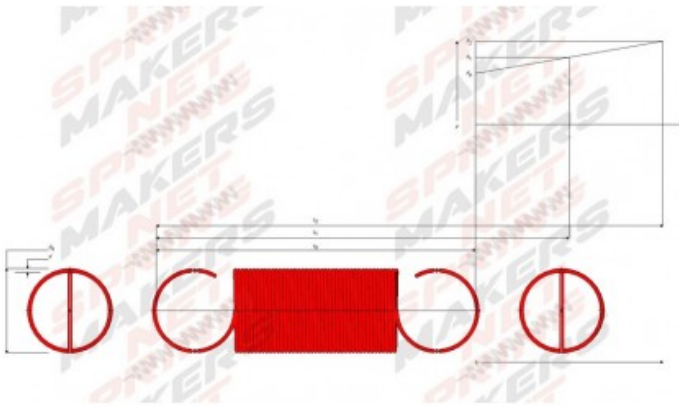

## Muelle tracción M02MCPF4734

Product image:

Product price:

**€3.60**

Product short description:

Muelle Tracción

Product features:

FREE LENGTH: 34  
OUTSIDE DIAMETER: 9  
WIRE DIAMETER: 0,4  
ACTIVE COILS: 43  
SPRING RATE (K): 0,00954  
RAW MATERIAL: EN 10270-1 SH  
SURFACE COATING: NO PROTECTION  
INITIAL TENSION: 0,30  
LOAD LENGTH L1: 54  
LOAD AT L1: 0,491