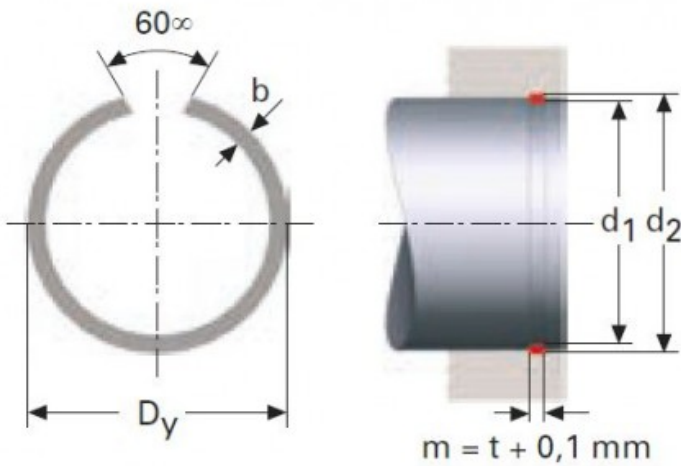

# RECTANGULAR SECTION RINGS FOR HOLES M23LE7776

Product image:

Product price:

**€6.48**

Product short description:

RECTANGULAR SECTION RINGS FOR HOLES  
M23LE7776

Product features:

WIDTH (t): 1.2  
OUTSIDE DIAMETER (Dy): 23  
SHAFT DIAMETER (d1): 22  
WIDE (b): 1.75  
HOLE GROOVE DIAMETER (d2): 22.6

Product description:

RECTANGULAR SECTION RINGS FOR HOLES RSB

The rectangular cross-section of these retaining rings allows.

for higher loads than the round wire alternatives.

All dimensions are in mm.

Raw material steel CK 67.