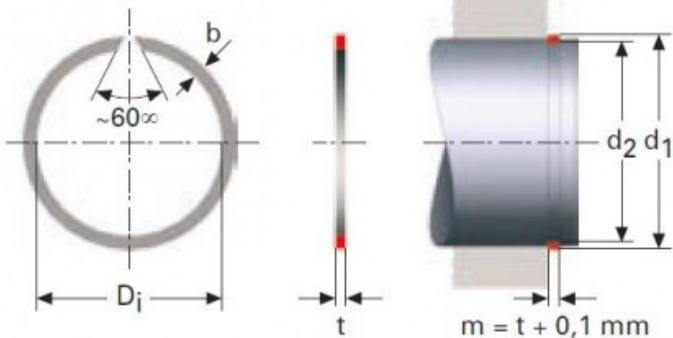

## RSW M23LE7765

Product image:

Product price:

**€20.96**

Product short description:

RECTANGULAR SECTION RINGS FOR SHAFTS RSW

Product features:

WIDTH (t): 2.5  
INSIDE DIAMETER: 97  
SHAFT DIAMETER (d1): 100  
WIDE (b): 3.4  
SHAFT GROOVE DIAMETER (d2): 98

Product description:

RECTANGULAR SECTION RINGS FOR SHAFTS RSW

The rectangular cross-section of these retaining rings allows.

for higher loads than the round wire alternatives.

All dimensions are in mm.

Raw material steel CK 67.