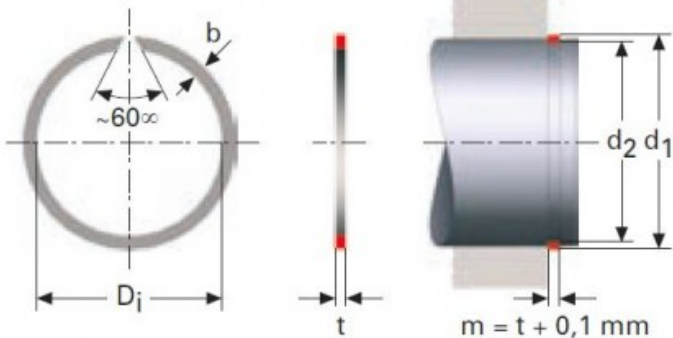

Product title:

RECTANGULAR SECTION RINGS FOR SHAFTS

RSW M23LE7764

Product image:

Product price:

€20.96

Product short description:

RECTANGULAR SECTION RINGS FOR SHAFTS RSW

Product features:

WIDTH (t): 2.5
INSIDE DIAMETER: 92
SHAFT DIAMETER (d1): 95
WIDE (b): 3.4
SHAFT GROOVE DIAMETER (d2): 93

Product description:

RECTANGULAR SECTION RINGS FOR SHAFTS RSW

The rectangular cross-section of these retaining rings allows.

for higher loads than the round wire alternatives.

All dimensions are in mm.

Raw material steel CK 67.

Phosphated & slightly oiled.