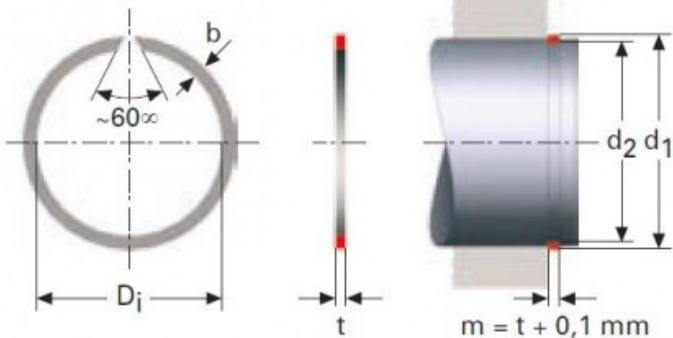

## RSW M23LE7764

Product image:

Product price:

**€20.96**

Product short description:

RECTANGULAR SECTION RINGS FOR SHAFTS RSW

Product features:

WIDTH (t): 2.5  
INSIDE DIAMETER: 92  
SHAFT DIAMETER (d1): 95  
WIDE (b): 3.4  
SHAFT GROOVE DIAMETER (d2): 93

Product description:

RECTANGULAR SECTION RINGS FOR SHAFTS RSW

The rectangular cross-section of these retaining rings allows.

for higher loads than the round wire alternatives.

All dimensions are in mm.

Raw material steel CK 67.