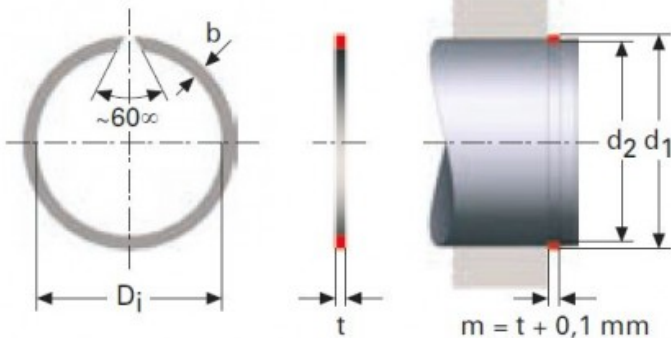

## RSW M23LE7763

Product image:

Product price:

**€20.96**

Product short description:

RECTANGULAR SECTION RINGS FOR SHAFTS RSW

Product features:

WIDTH (t): 2.5  
INSIDE DIAMETER: 87  
SHAFT DIAMETER (d1): 90  
WIDE (b): 3.4  
SHAFT GROOVE DIAMETER (d2): 88

Product description:

RECTANGULAR SECTION RINGS FOR SHAFTS RSW

The rectangular cross-section of these retaining rings allows.

for higher loads than the round wire alternatives.

All dimensions are in mm.

Raw material steel CK 67.