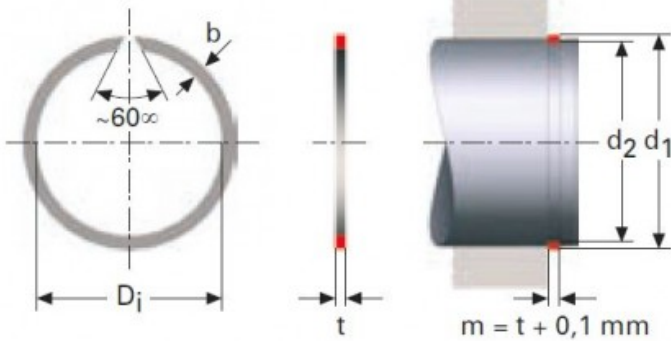

Product title:

RECTANGULAR SECTION RINGS FOR SHAFTS

RSW M23LE7763

Product image:

Product price:

€20.96

Product short description:

RECTANGULAR SECTION RINGS FOR SHAFTS RSW

Product features:

WIDTH (t): 2.5
INSIDE DIAMETER: 87
SHAFT DIAMETER (d1): 90
WIDE (b): 3.4
SHAFT GROOVE DIAMETER (d2): 88

Product description:

RECTANGULAR SECTION RINGS FOR SHAFTS RSW

The rectangular cross-section of these retaining rings allows.

for higher loads than the round wire alternatives.

All dimensions are in mm.

Raw material steel CK 67.

Phosphated & slightly oiled.