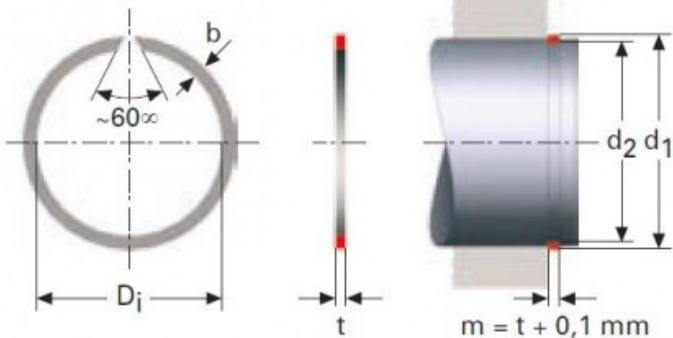

Product title:

RECTANGULAR SECTION RINGS FOR SHAFTS

RSW M23LE7762

Product image:

Product price:

€18.00

Product short description:

RECTANGULAR SECTION RINGS FOR SHAFTS RSW

Product features:

WIDTH (t): 2.5
INSIDE DIAMETER: 82
SHAFT DIAMETER (d1): 85
WIDE (b): 3.4
SHAFT GROOVE DIAMETER (d2): 83

Product description:

RECTANGULAR SECTION RINGS FOR SHAFTS RSW

The rectangular cross-section of these retaining rings allows.

for higher loads than the round wire alternatives.

All dimensions are in mm.

Raw material steel CK 67.

Phosphated & slightly oiled.