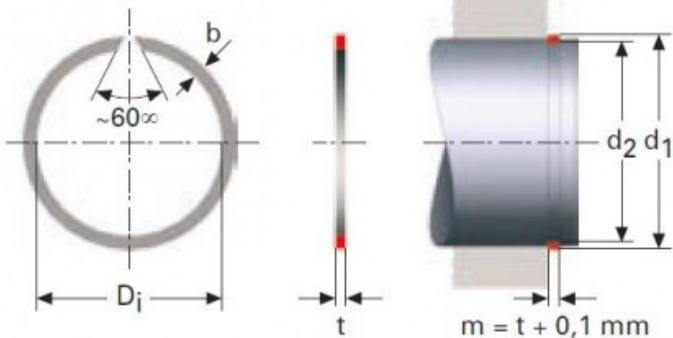

Product title:

RECTANGULAR SECTION RINGS FOR SHAFTS RSW M23LE7762

Product image:

Product price:

€18.00

Product short description:

RECTANGULAR SECTION RINGS FOR SHAFTS RSW

Product features:

WIDTH (t): 2.5
INSIDE DIAMETER: 82
SHAFT DIAMETER (d1): 85
WIDE (b): 3.4
SHAFT GROOVE DIAMETER (d2): 83

Product description:

RECTANGULAR SECTION RINGS FOR SHAFTS RSW

The rectangular cross-section of these retaining rings allows.

for higher loads than the round wire alternatives.

All dimensions are in mm.

Raw material steel CK 67.

Phosphated & slightly oiled.