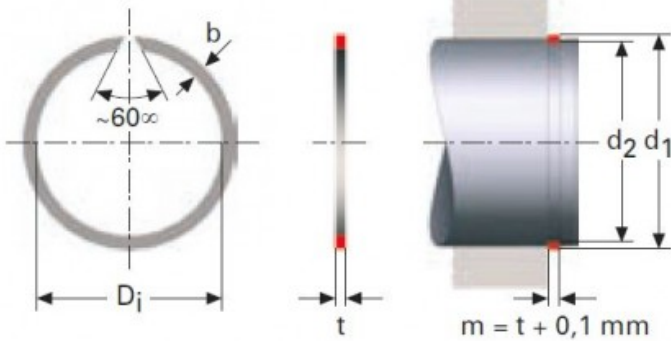

Product title:

RECTANGULAR SECTION RINGS FOR SHAFTS

RSW M23LE7761

Product image:

Product price:

€18.00

Product short description:

RECTANGULAR SECTION RINGS FOR SHAFTS RSW

Product features:

WIDTH (t): 2
INSIDE DIAMETER: 77.4
SHAFT DIAMETER (d1): 80
WIDE (b): 2.8
SHAFT GROOVE DIAMETER (d2): 78.2

Product description:

RECTANGULAR SECTION RINGS FOR SHAFTS RSW

The rectangular cross-section of these retaining rings allows.

for higher loads than the round wire alternatives.

All dimensions are in mm.

Raw material steel CK 67.

Phosphated & slightly oiled.