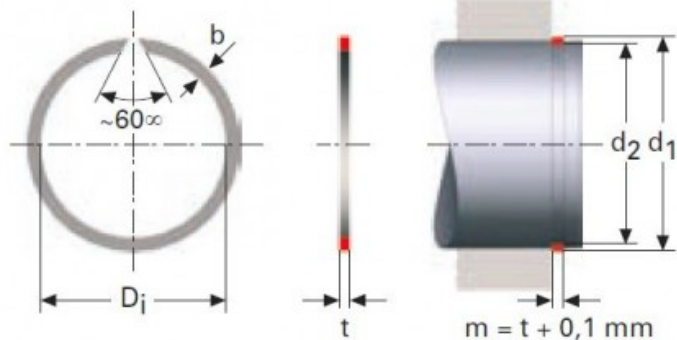

Product title:

RECTANGULAR SECTION RINGS FOR SHAFTS RSW M23LE7744

Product image:

Product price:

€6.48

Product short description:

RECTANGULAR SECTION RINGS FOR SHAFTS RSW

Product features:

WIDTH (t): 1.2
INSIDE DIAMETER: 22.5
SHAFT DIAMETER (d1): 24
WIDE (b): 1.75
SHAFT GROOVE DIAMETER (d2): 23

Product description:

RECTANGULAR SECTION RINGS FOR SHAFTS RSW

The rectangular cross-section of these retaining rings allows.

for higher loads than the round wire alternatives.

All dimensions are in mm.

Raw material steel CK 67.

Phosphated & slightly oiled.