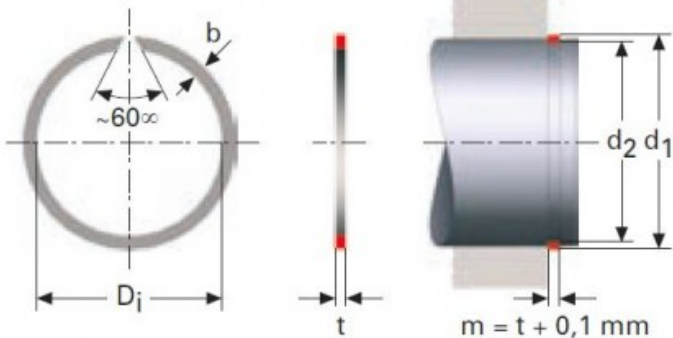

Product title:

RECTANGULAR SECTION RINGS FOR SHAFTS RSW M23LE7744

Product image:

Product price:

€6.48

Product short description:

RECTANGULAR SECTION RINGS FOR SHAFTS RSW

Product features:

WIDTH (t): 1.2
INSIDE DIAMETER: 22.5
SHAFT DIAMETER (d1): 24
WIDE (b): 1.75
SHAFT GROOVE DIAMETER (d2): 23

Product description:

RECTANGULAR SECTION RINGS FOR SHAFTS RSW

The rectangular cross-section of these retaining rings allows.

for higher loads than the round wire alternatives.

All dimensions are in mm.

Raw material steel CK 67.

Phosphated & slightly oiled.