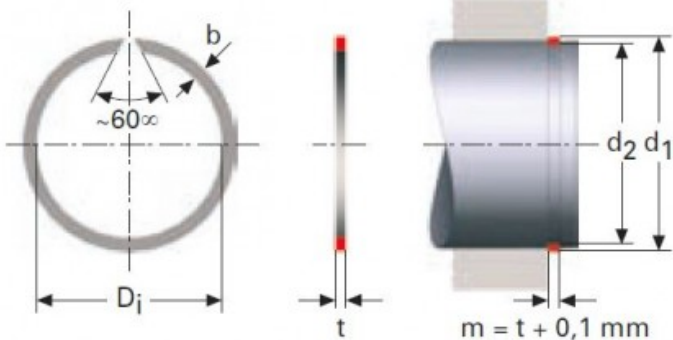

# RECTANGULAR SECTION RINGS FOR SHAFTS RSW M23LE7737

Product image:

Product price:

**€4.44**

Product short description:

RECTANGULAR SECTION RINGS FOR SHAFTS RSW

Product features:

WIDTH (t): 1  
INSIDE DIAMETER: 11.2  
SHAFT DIAMETER (d1): 12  
WIDE (b): 1.3  
SHAFT GROOVE DIAMETER (d2): 11.5

Product description:

RECTANGULAR SECTION RINGS FOR SHAFTS RSW

The rectangular cross-section of these retaining rings allows.

for higher loads than the round wire alternatives.

All dimensions are in mm.

Raw material steel CK 67.