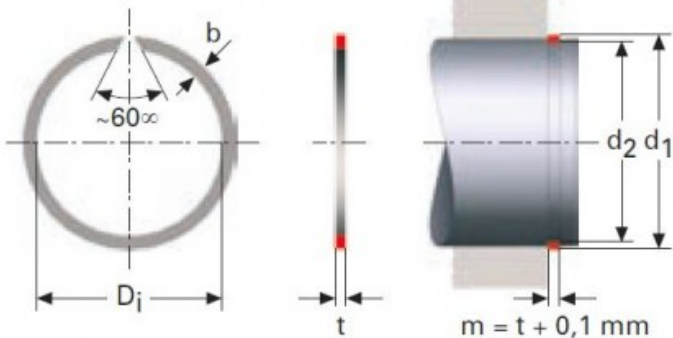

Product title:

RECTANGULAR SECTION RINGS FOR SHAFTS RSW M23LE7736

Product image:

Product price:

€4.44

Product short description:

RECTANGULAR SECTION RINGS FOR SHAFTS RSW

Product features:

WIDTH (t): 1
INSIDE DIAMETER: 9.4
SHAFT DIAMETER (d1): 10
WIDE (b): 1.3
SHAFT GROOVE DIAMETER (d2): 9.6

Product description:

RECTANGULAR SECTION RINGS FOR SHAFTS RSW

The rectangular cross-section of these retaining rings allows.

for higher loads than the round wire alternatives.

All dimensions are in mm.

Raw material steel CK 67.

Phosphated & slightly oiled.