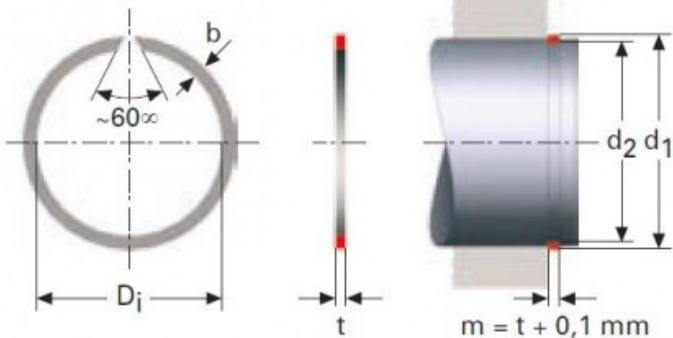

Product title:

RECTANGULAR SECTION RINGS FOR SHAFTS

RSW M23LE7735

Product image:

Product price:

€4.44

Product short description:

RECTANGULAR SECTION RINGS FOR SHAFTS RSW

Product features:

WIDTH (t): 1
INSIDE DIAMETER: 8.4
SHAFT DIAMETER (d1): 9
WIDE (b): 1.3
SHAFT GROOVE DIAMETER (d2): 8.6

Product description:

RECTANGULAR SECTION RINGS FOR SHAFTS RSW

The rectangular cross-section of these retaining rings allows.

for higher loads than the round wire alternatives.

All dimensions are in mm.

Raw material steel CK 67.

Phosphated & slightly oiled.