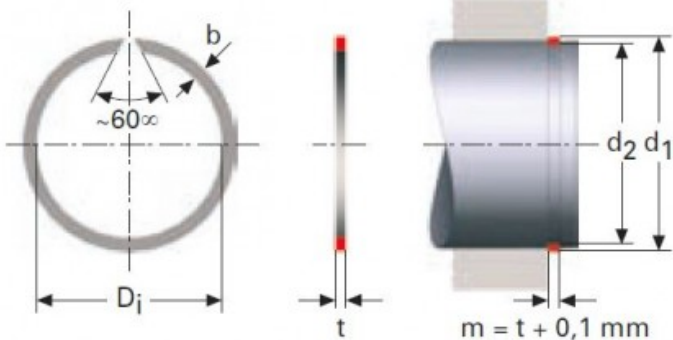

# RECTANGULAR SECTION RINGS FOR SHAFTS RSW M23LE7735

Product image:

Product price:

**€4.44**

Product short description:

RECTANGULAR SECTION RINGS FOR SHAFTS RSW

Product features:

WIDTH (t): 1  
INSIDE DIAMETER: 8.4  
SHAFT DIAMETER (d1): 9  
WIDE (b): 1.3  
SHAFT GROOVE DIAMETER (d2): 8.6

Product description:

RECTANGULAR SECTION RINGS FOR SHAFTS RSW

The rectangular cross-section of these retaining rings allows.

for higher loads than the round wire alternatives.

All dimensions are in mm.

Raw material steel CK 67.