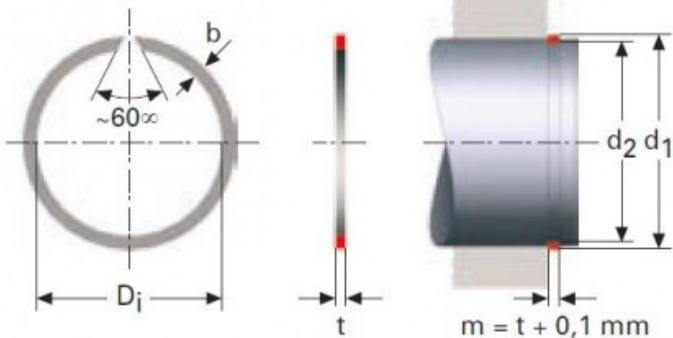

Product title:

RECTANGULAR SECTION RINGS FOR SHAFTS

RSW M23LE7734

Product image:

Product price:

€4.44

Product short description:

RECTANGULAR SECTION RINGS FOR SHAFTS RSW

Product features:

WIDTH (t): 1
INSIDE DIAMETER: 7.4
SHAFT DIAMETER (d1): 8
WIDE (b): 1.3
SHAFT GROOVE DIAMETER (d2): 7.6

Product description:

RECTANGULAR SECTION RINGS FOR SHAFTS RSW

The rectangular cross-section of these retaining rings allows.

for higher loads than the round wire alternatives.

All dimensions are in mm.

Raw material steel CK 67.

Phosphated & slightly oiled.