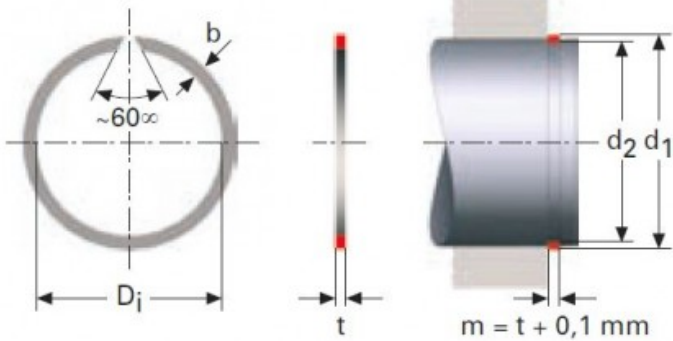

Product title:

RECTANGULAR SECTION RINGS FOR SHAFTS RSW M23LE7734

Product image:

Product price:

€4.44

Product short description:

RECTANGULAR SECTION RINGS FOR SHAFTS RSW

Product features:

WIDTH (t): 1
INSIDE DIAMETER: 7.4
SHAFT DIAMETER (d1): 8
WIDE (b): 1.3
SHAFT GROOVE DIAMETER (d2): 7.6

Product description:

RECTANGULAR SECTION RINGS FOR SHAFTS RSW

The rectangular cross-section of these retaining rings allows.

for higher loads than the round wire alternatives.

All dimensions are in mm.

Raw material steel CK 67.

Phosphated & slightly oiled.