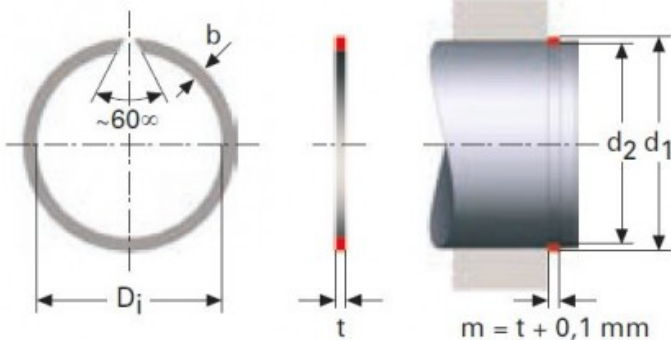

Product title:

RECTANGULAR SECTION RINGS FOR SHAFTS

RSW M23LE7733

Product image:

Product price:

€4.44

Product short description:

RECTANGULAR SECTION RINGS FOR SHAFTS RSW

Product features:

WIDTH (t): 0.7
INSIDE DIAMETER: 6.5
SHAFT DIAMETER (d1): 7
WIDE (b): 1.2
SHAFT GROOVE DIAMETER (d2): 6.7

Product description:

RECTANGULAR SECTION RINGS FOR SHAFTS RSW

The rectangular cross-section of these retaining rings allows.

for higher loads than the round wire alternatives.

All dimensions are in mm.

Raw material steel CK 67.

Phosphated & slightly oiled.