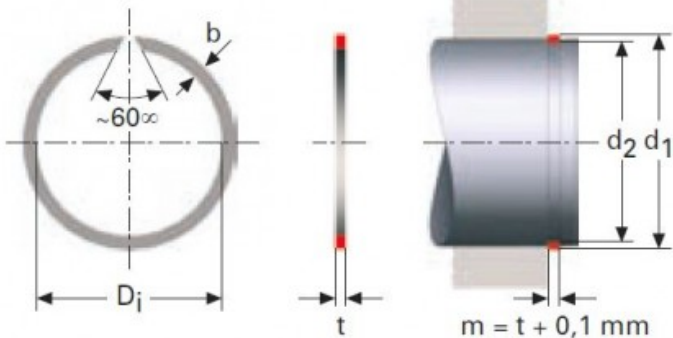

Product title:

RECTANGULAR SECTION RINGS FOR SHAFTS RSW M23LE7733

Product image:

Product price:

€4.44

Product short description:

RECTANGULAR SECTION RINGS FOR SHAFTS RSW

Product features:

WIDTH (t): 0.7
INSIDE DIAMETER: 6.5
SHAFT DIAMETER (d1): 7
WIDE (b): 1.2
SHAFT GROOVE DIAMETER (d2): 6.7

Product description:

RECTANGULAR SECTION RINGS FOR SHAFTS RSW

The rectangular cross-section of these retaining rings allows.

for higher loads than the round wire alternatives.

All dimensions are in mm.

Raw material steel CK 67.

Phosphated & slightly oiled.