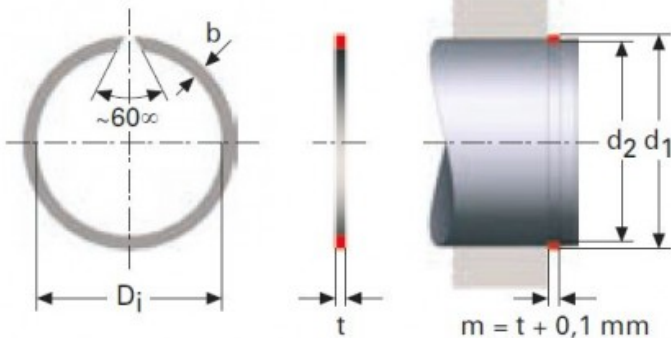

Product title:

RECTANGULAR SECTION RINGS FOR SHAFTS

RSW M23LE7732

Product image:

Product price:

€4.44

Product short description:

RECTANGULAR SECTION RINGS FOR SHAFTS RSW

Product features:

WIDTH (t): 0.7
INSIDE DIAMETER: 5.6
SHAFT DIAMETER (d1): 6
WIDE (b): 1.1
SHAFT GROOVE DIAMETER (d2): 5.7

Product description:

RECTANGULAR SECTION RINGS FOR SHAFTS RSW

The rectangular cross-section of these retaining rings allows.

for higher loads than the round wire alternatives.

All dimensions are in mm.

Raw material steel CK 67.

Phosphated & slightly oiled.