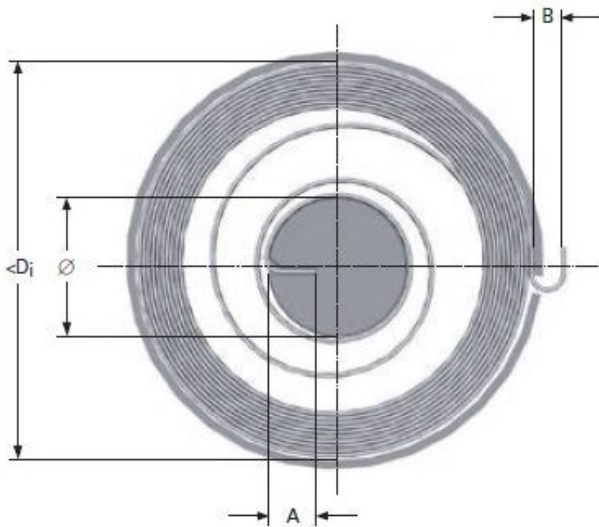

Product title:

MOTOR SPRING M16LE9453

Product image:

Product price:

€1,013.26

Product short description:

MOTOR SPRING M16LE9453

Product features:

INSIDE DIAMETER: 295
TOTAL COILS: 20
RAW MATERIAL THICKNESS: 1.5
BAND WIDTH: 30
SHAFT DIAMETER: 40
LEG LENGTH: 12
TORQUE: 1985
MAXIMUM TORQUE: 10200
TAIL WIDTH: 10