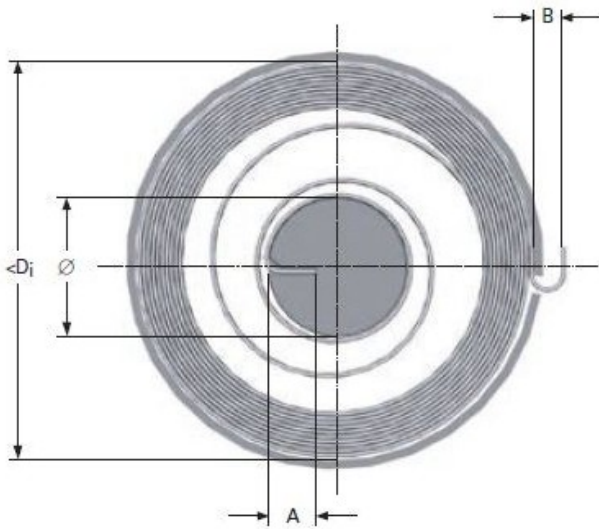

# MOTOR SPRING M16LE9452

Product image:

Product price:

**€927.24**

Product short description:

MOTOR SPRING M16LE9452

Product features:

INSIDE DIAMETER: 295  
TOTAL COILS: 20  
RAW MATERIAL THICKNESS: 1.5  
BAND WIDTH: 25  
SHAFT DIAMETER: 40  
LEG LENGTH: 12  
TORQUE: 1646  
MAXIMUM TORQUE: 8457  
TAIL WIDTH: 10