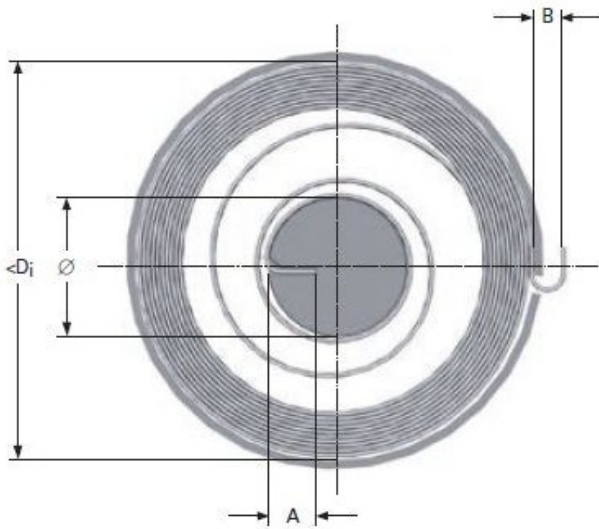

# MOTOR SPRING M16LE8996

Product image:

Product price:

**€292.00**

Product short description:

MOTOR SPRING M16LE8996

Product features:

INSIDE DIAMETER: 157  
TOTAL COILS: 20  
RAW MATERIAL THICKNESS: 0.8  
BAND WIDTH: 15  
SHAFT DIAMETER: 25  
LEG LENGTH: 7  
TORQUE: 306  
MAXIMUM TORQUE: 1516  
TAIL WIDTH: 6