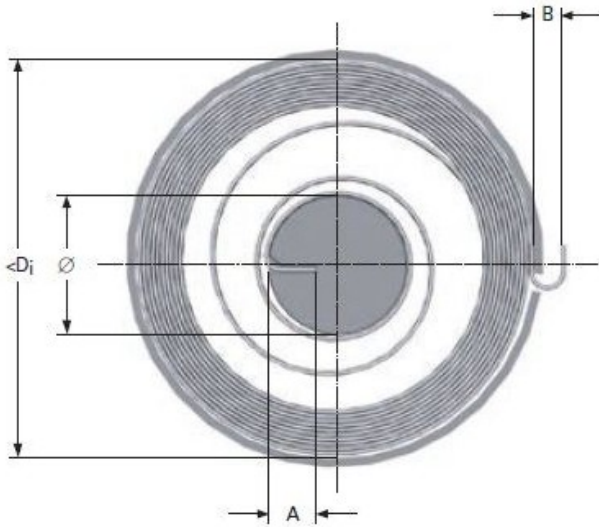

Product title:

MOTOR SPRING M16LE8995

Product image:

Product price:

€256.08

Product short description:

MOTOR SPRING M16LE8995

Product features:

INSIDE DIAMETER: 157
TOTAL COILS: 20
RAW MATERIAL THICKNESS: 0.8
BAND WIDTH: 12
SHAFT DIAMETER: 25
LEG LENGTH: 7
TORQUE: 243
MAXIMUM TORQUE: 1205
TAIL WIDTH: 6