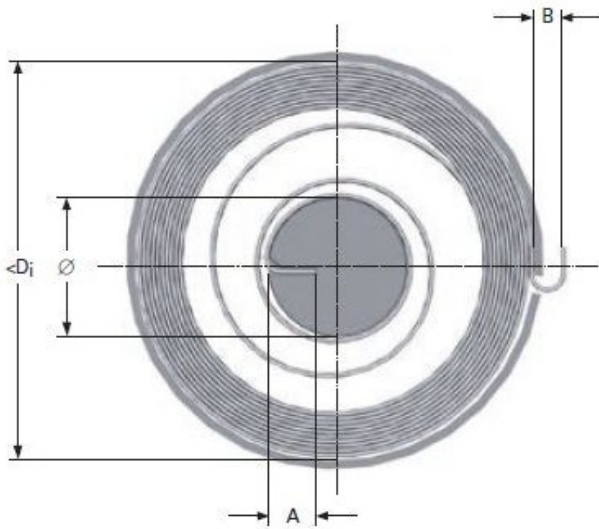

Product title:

MOTOR SPRING M16LE8994

Product image:

Product price:

€260.58

Product short description:

MOTOR SPRING M16LE8994

Product features:

INSIDE DIAMETER: 136
TOTAL COILS: 20
RAW MATERIAL THICKNESS: 0.7
BAND WIDTH: 20
SHAFT DIAMETER: 20
LEG LENGTH: 6
TORQUE: 311
MAXIMUM TORQUE: 1589
TAIL WIDTH: 6