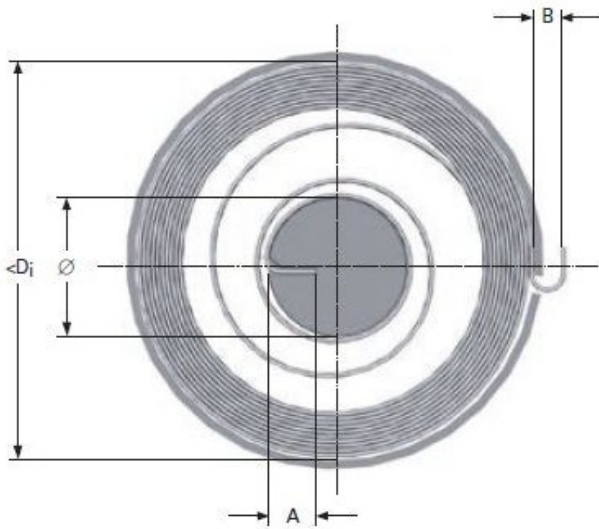

# MOTOR SPRING M16LE8993

Product image:

Product price:

**€238.90**

Product short description:

MOTOR SPRING M16LE8993

Product features:

INSIDE DIAMETER: 136  
TOTAL COILS: 20  
RAW MATERIAL THICKNESS: 0.7  
BAND WIDTH: 15  
SHAFT DIAMETER: 20  
LEG LENGTH: 6  
TORQUE: 232  
MAXIMUM TORQUE: 1184  
TAIL WIDTH: 6