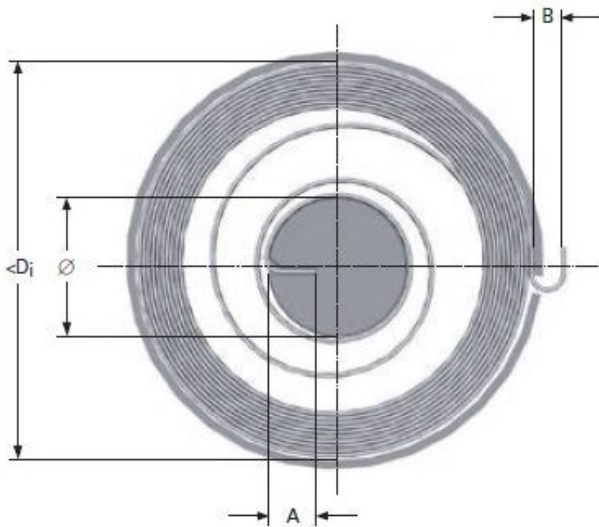

Product title:

MOTOR SPRING M16LE8988

Product image:

Product price:

€163.02

Product short description:

MOTOR SPRING M16LE8988

Product features:

INSIDE DIAMETER: 97
TOTAL COILS: 20
RAW MATERIAL THICKNESS: 0.5
BAND WIDTH: 15
SHAFT DIAMETER: 15
LEG LENGTH: 4
TORQUE: 147
MAXIMUM TORQUE: 631
TAIL WIDTH: 5