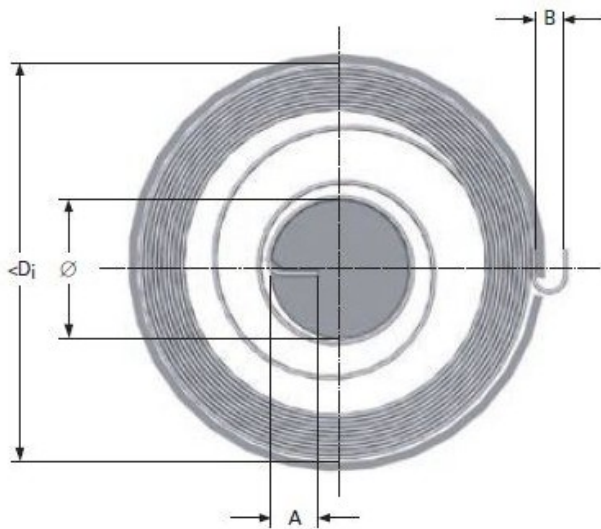

Product title:

MOTOR SPRING M16LE8986

Product image:

Product price:

€142.82

Product short description:

MOTOR SPRING M16LE8986

Product features:

INSIDE DIAMETER: 97
TOTAL COILS: 20
RAW MATERIAL THICKNESS: 0.5
BAND WIDTH: 10
SHAFT DIAMETER: 15
LEG LENGTH: 4
TORQUE: 97
MAXIMUM TORQUE: 417
TAIL WIDTH: 5