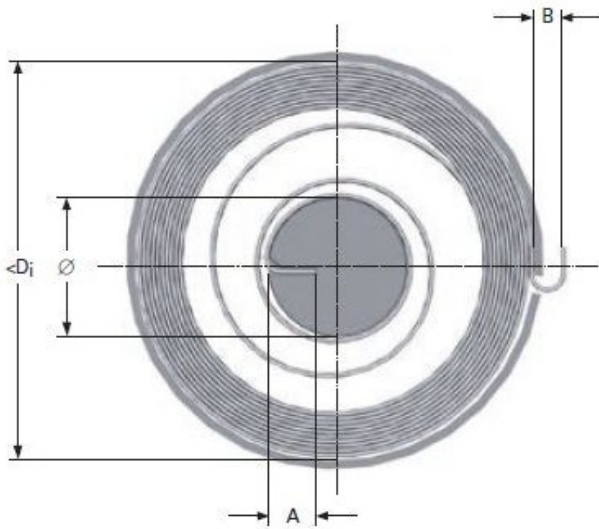

Product title:

MOTOR SPRING M16LE8976

Product image:

Product price:

€182.80

Product short description:

MOTOR SPRING M16LE8976

Product features:

INSIDE DIAMETER: 115
TOTAL COILS: 10
RAW MATERIAL THICKNESS: 0.8
BAND WIDTH: 15
SHAFT DIAMETER: 25
LEG LENGTH: 7
TORQUE: 368
MAXIMUM TORQUE: 1516
TAIL WIDTH: 6