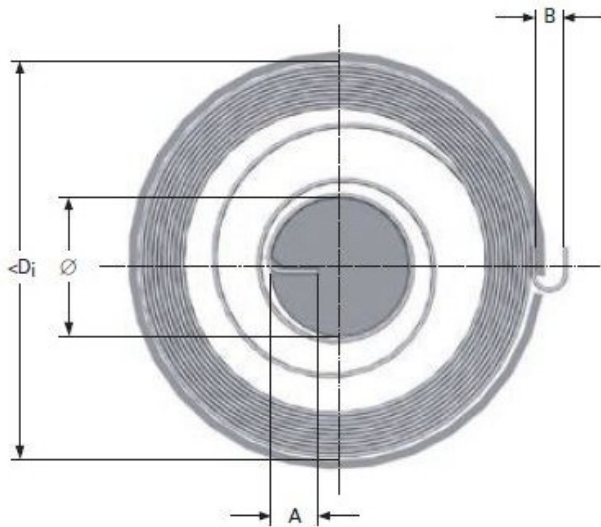

Product title:

MOTOR SPRING M16LE8968

Product image:

Product price:

€104.30

Product short description:

MOTOR SPRING M16LE8968

Product features:

INSIDE DIAMETER: 70
TOTAL COILS: 10
RAW MATERIAL THICKNESS: 0.5
BAND WIDTH: 15
SHAFT DIAMETER: 15
LEG LENGTH: 4
TORQUE: 155
MAXIMUM TORQUE: 631
TAIL WIDTH: 5