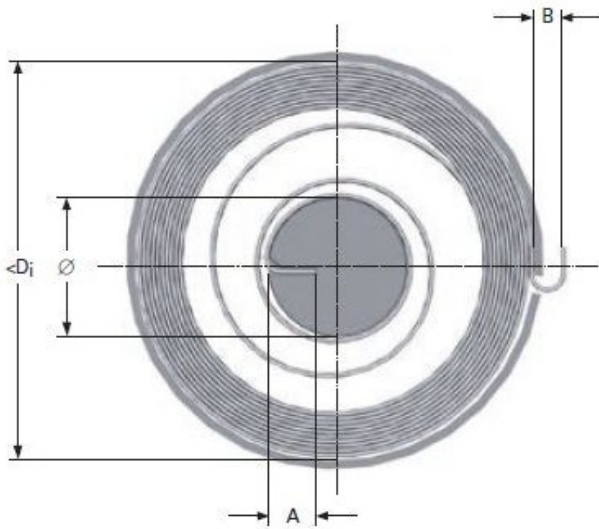

Product title:

MOTOR SPRING M16LE8968

Product image:

Product price:

€104.30

Product short description:

MOTOR SPRING M16LE8968

Product features:

INSIDE DIAMETER: 70
TOTAL COILS: 10
RAW MATERIAL THICKNESS: 0.5
BAND WIDTH: 15
SHAFT DIAMETER: 15
LEG LENGTH: 4
TORQUE: 155
MAXIMUM TORQUE: 631
TAIL WIDTH: 5