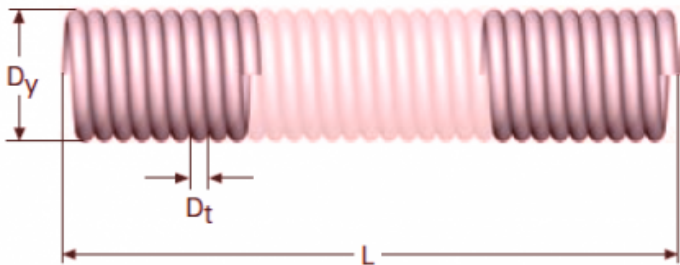

MAX. PERMITTED SPRING FORCE IN NEWTONS (FN): 47

FREE LENGTH: 300

OUTSIDE DIAMETER: 8.0

INSIDE DIAMETER: 6

WIRE DIAMETER: 1.00

RAW MATERIAL: EN 10270-1 SH

SURFACE COATING: NO PROTECTION

INITIAL TENSION: 5.0

Product description:

Muelles en tira de tracción s/DIN 2097