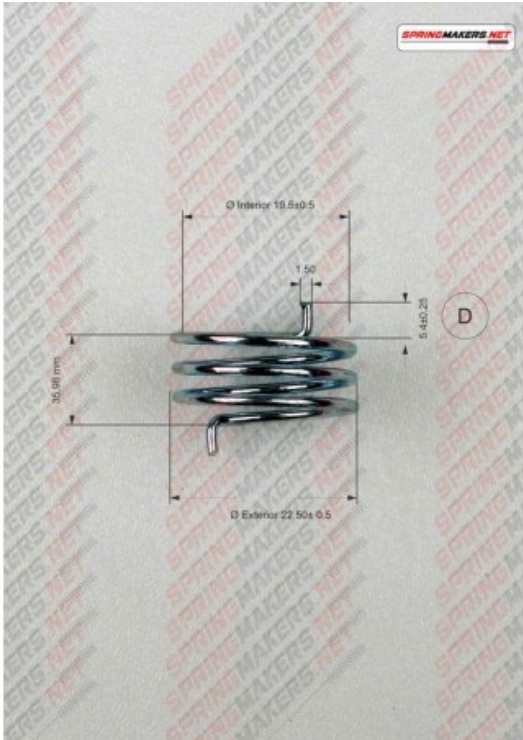

# Lock lever spring M38MFPF2127

Product image:

Product price:

**€2.48**

Product short description:

Product features:

COIL WINDING DIRECTION: MANO IZQUIERDA  
OUTER LEG LENGTH (D): 5.4  
OUTSIDE DIAMETER: 22.5  
INSIDE DIAMETER: 19.5  
WIRE DIAMETER: 1.5  
SURFACE COATING: ZINC COATED  
NUMBER OF COILS: 3.25

Product description:

Muelle maneta cerradura S/DIN 2089